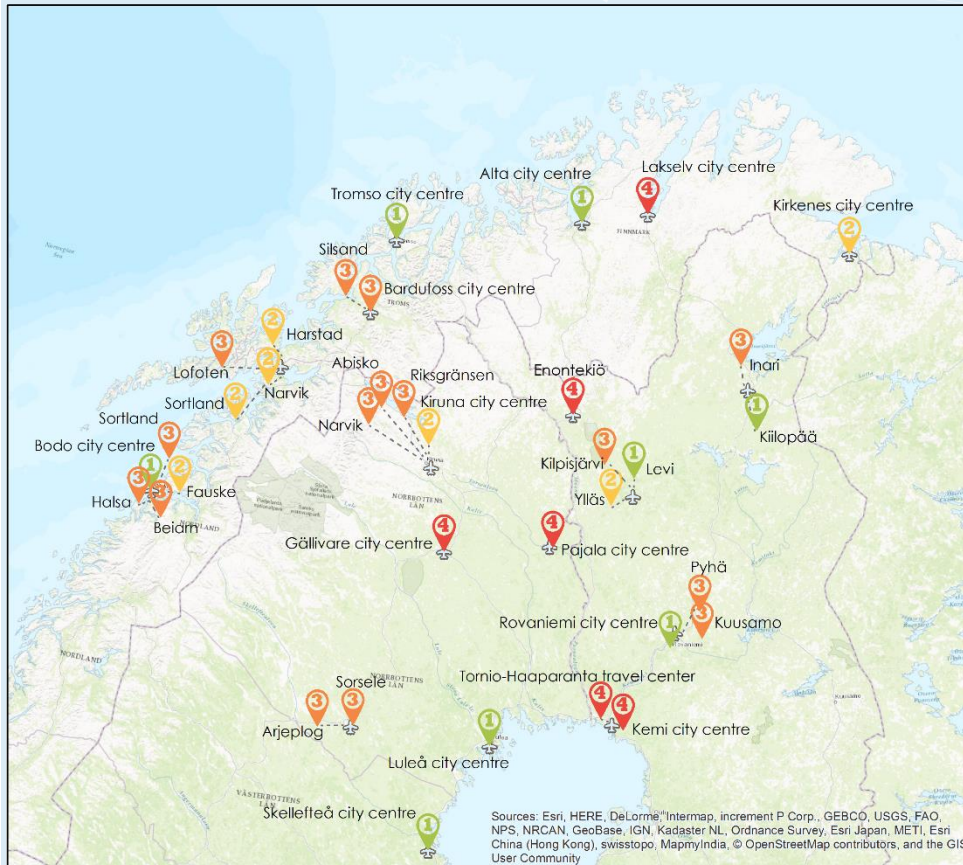

Flight connections

Public transport service level from tourist attraction points to airports

VAE-Airports

Flight connections

1. 1 Connection to every flight
   - 2 Connections to most flights
   - 3 Some connections
   - 4 No connections with public transport
2. VAE_Airport

VISIT
ARCTIC
EUROPE

WSP

Northern Norway
Tourist Board

Swedish Lapland
Visitors Board

Finnish Lapland
Tourist Board

Interreg
Nord

Europeiska regionala utvecklingsfonden