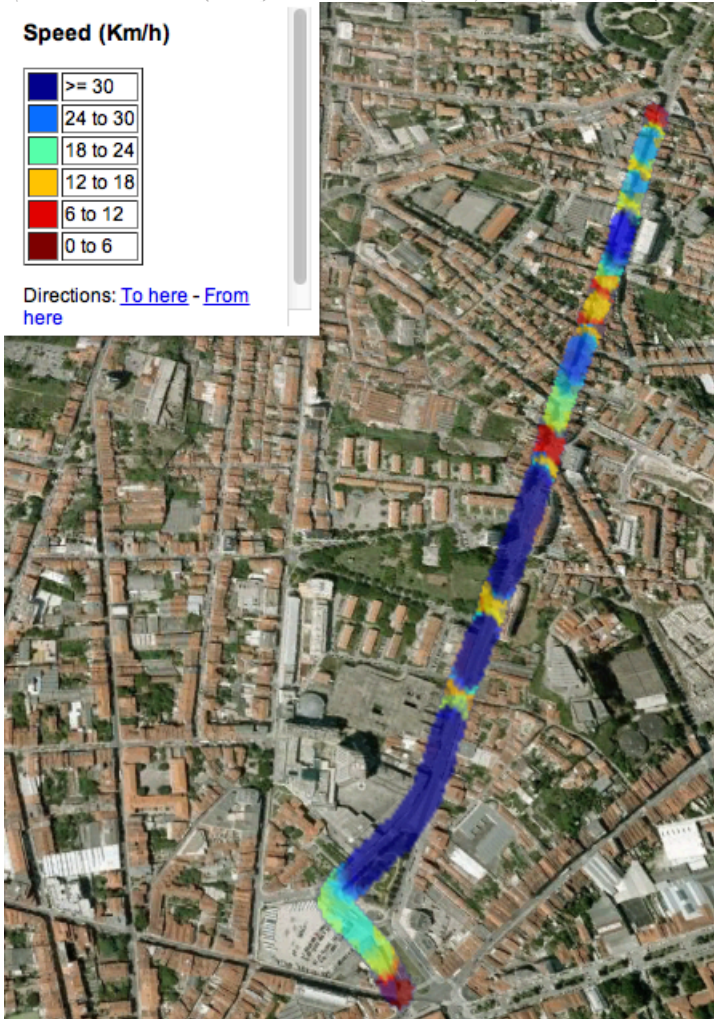

Sensors

INSTITUIÇÕES ASSOCIADAS

CISMOB – Cooperative information platform for low carbon and sustainable mobility

Transportation: CISMOB point of view (1)

Speed (Km/h)

>= 30
24 to 30
18 to 24
12 to 18
6 to 12
0 to 6

Directions: [To here](#) - [From here](#)

Transportation: CISMOB point of view (2)

INSTITUIÇÕES ASSOCIADAS

Initial Testbed

LoRa Sink (Rx)

DCU (DTN node)

RSU

OBU