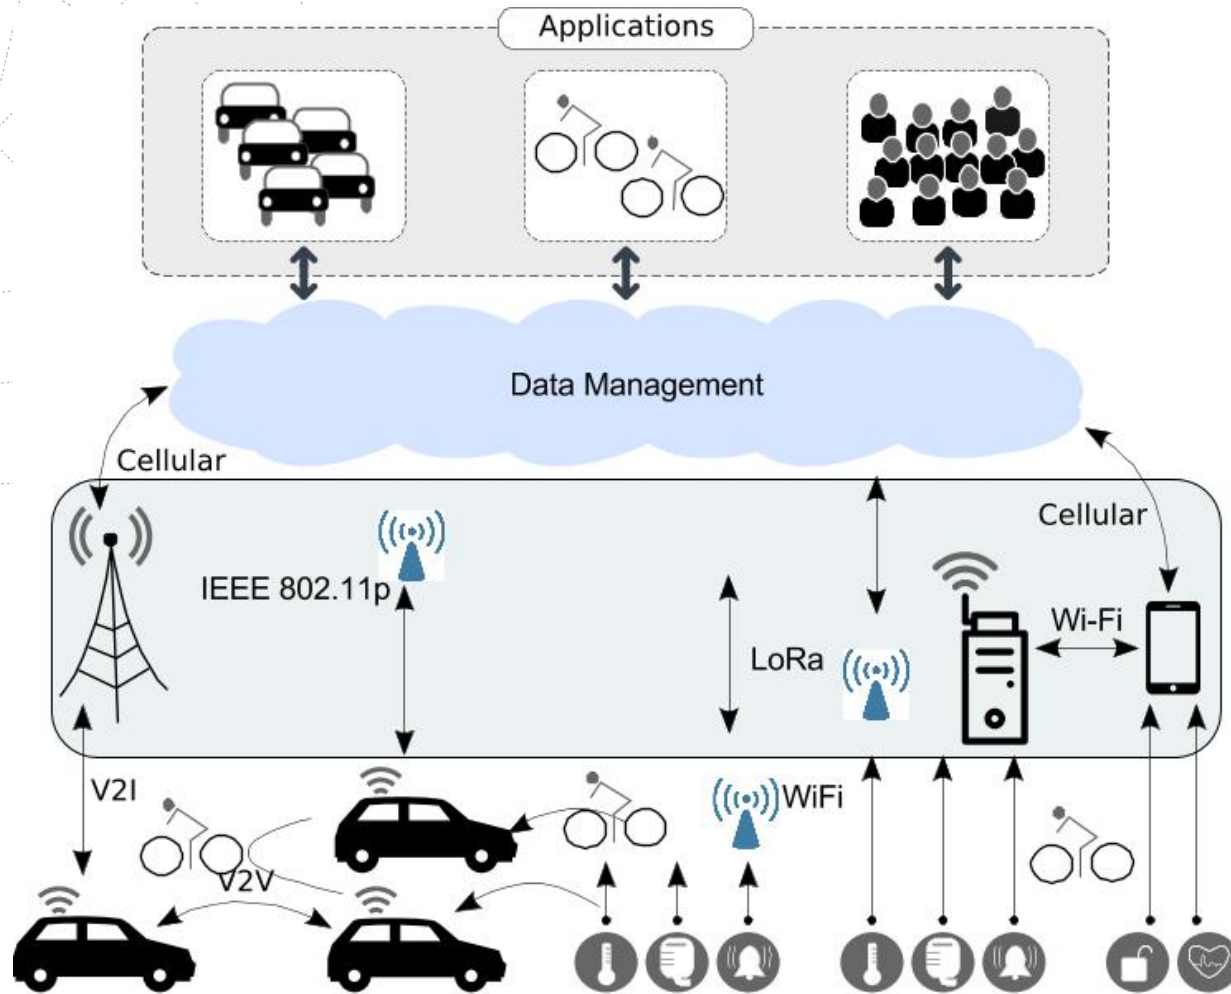

Total Budget:

~2.5 M€

Consortium:

IT - Instituto de Telecomunicações

Network Architectures and Protocols – IT-Aveiro

Radio Systems – IT-Aveiro

Networked Systems – IT-Porto

CISUC – The Centre for Informatics and Systems of the University of Coimbra

CMUC – The Centre for Mathematics of the University of Coimbra

TEMA – Centre for Mechanical Technology and Automation, University of Aveiro

INSTITUIÇÕES ASSOCIADAS

MobiWise: 5G platform for IoT

INSTITUIÇÕES ASSOCIADAS

Sensors

INSTITUIÇÕES ASSOCIADAS

CISMOB – Cooperative information platform for low carbon and sustainable mobility

Transportation: CISMOB point of view (1)

Speed (Km/h)

>= 30
24 to 30
18 to 24
12 to 18
6 to 12
0 to 6

Directions: [To here](#) - [From here](#)

Transportation: CISMOB point of view (2)

INSTITUIÇÕES ASSOCIADAS

Initial Testbed

LoRa Sink (Rx)

DCU (DTN node)

RSU

OBU