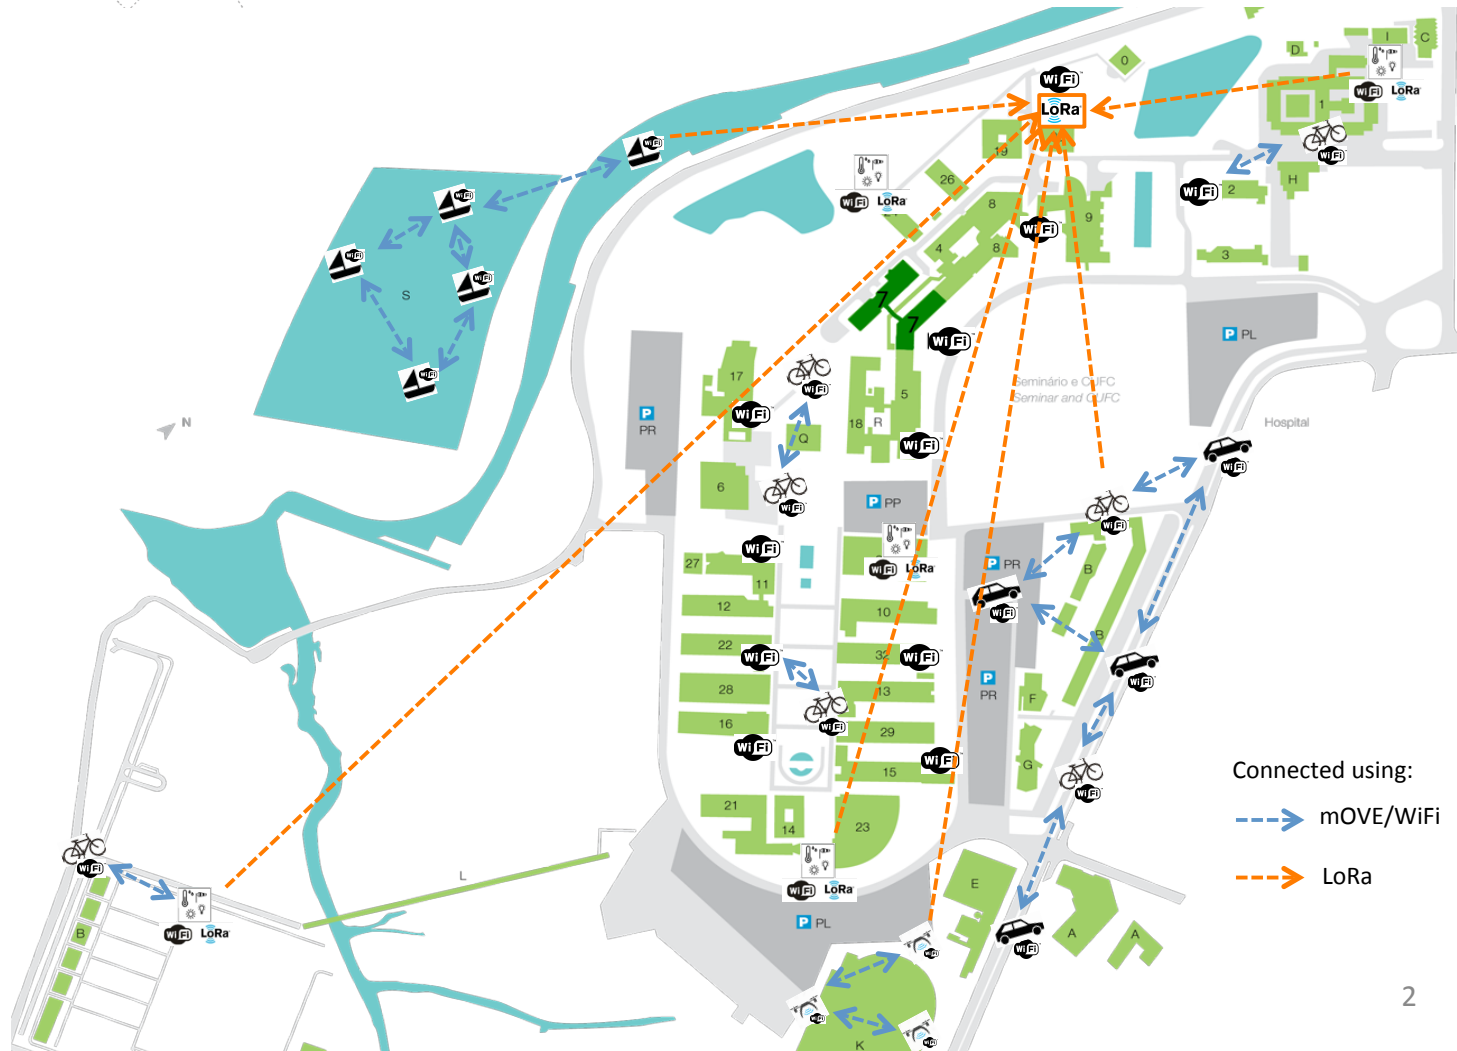

Directions: [To here](#) - [From here](#)

Transportation: CISMOB point of view (2)

INSTITUIÇÕES ASSOCIADAS

Initial Testbed

LoRa Sink (Rx)

DCU (DTN node)

RSU

OBU

Bicycle (Drone)
1 with LoRa

Boat (Drone)
1 with LoRa

Aerial (Drone)
1 with LoRa

Connected using:

INSTITUIÇÕES ASSOCIADAS

CISMOB – Cooperative information platform for low carbon and sustainable mobility

7 Águeda, April 7th, 2017