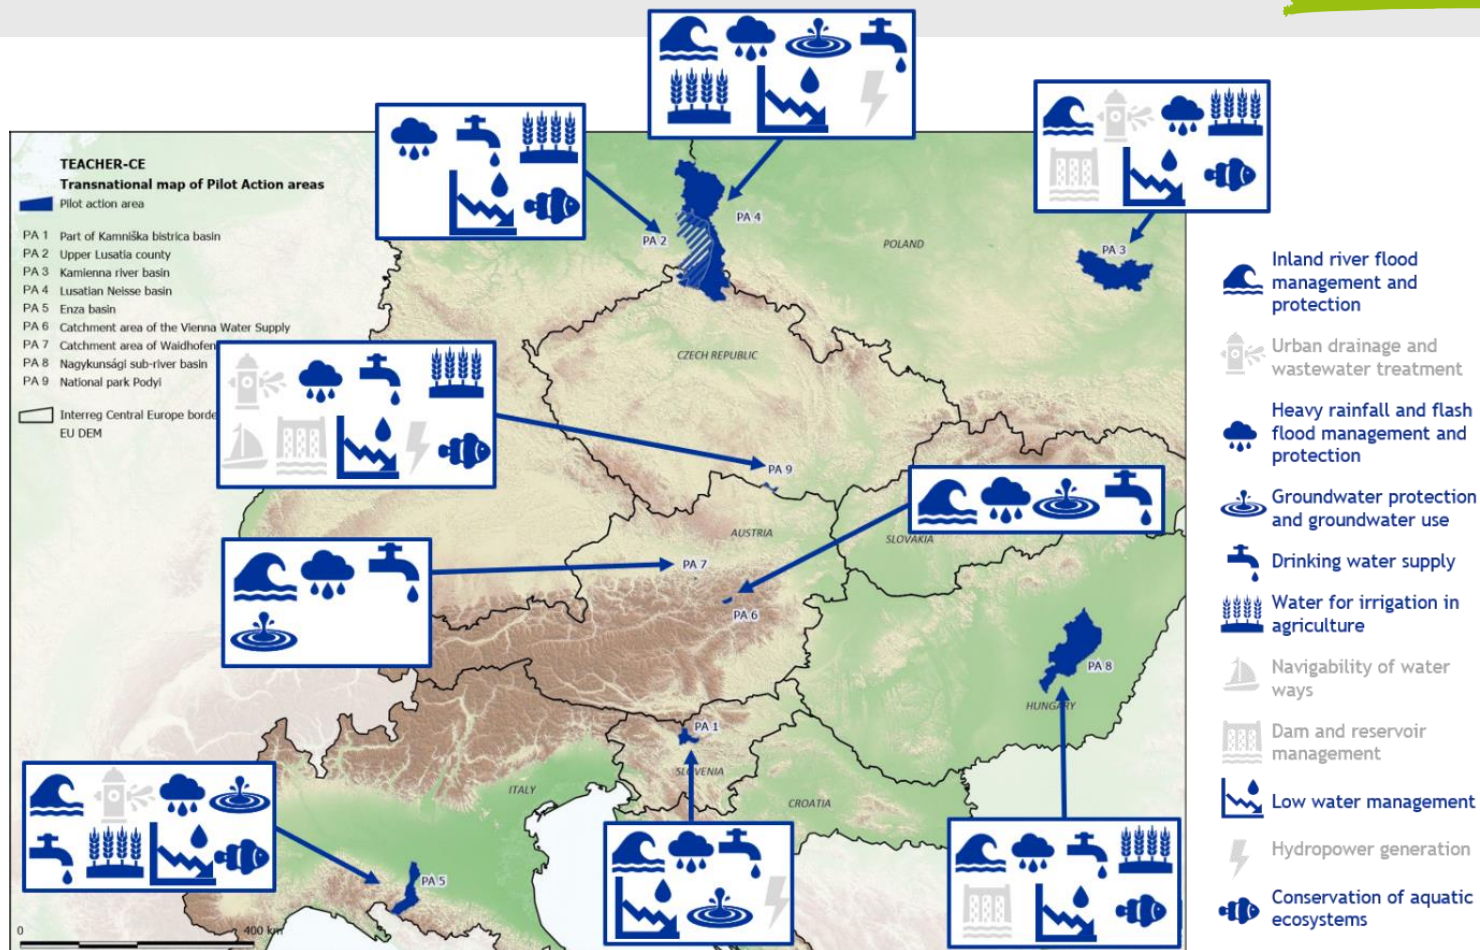

FIELDS OF ACTION