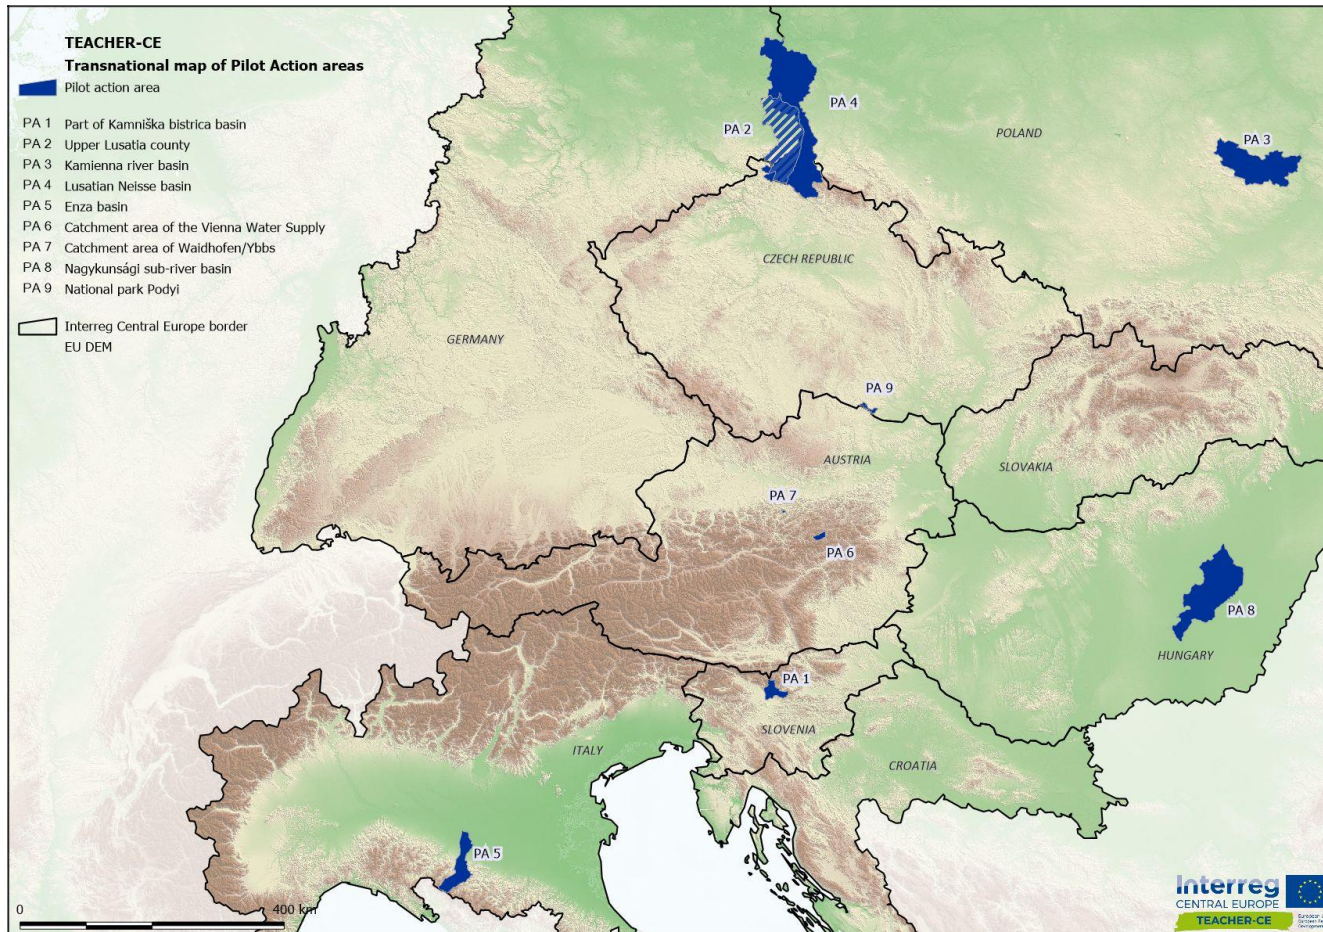

TAKING
COOPERATION
FORWARD

Final Conference
2nd February 2022

Implementation of the CC-ARP-CE Toolbox in Pilot Actions

Austrian Research Centre for Forests | Viktoria Valenta, Debojyoti Chakraborty, Silvio Schueler

STORYLINE

Pilot Actions

Identification
Of
Gaps

Bridging
Of
Gaps

Partner Testing

Stakeholder Testing

WHAT IS A PILOT ACTION?

WHERE ARE THE PILOT ACTIONS?

PILOT ACTIONS & THEIR ISSUES

	Drought	Floods	Drinking water protection	Forest sustainability
Agricultural areas	PA2, PA3, PA4, PA5, PA8	PA1, PA2, PA3, PA4, PA5, PA8	PA1, PA2, PA3, PA5, PA8	
Forest	PA2, PA3, PA4, PA8	PA1, PA2, PA3, PA4	PA1, PA2, PA6, PA7, PA8	PA3, PA6, PA7, PA8, PA9
Pastures			PA6, PA7	PA6, PA7
Tourism			PA6	PA6
Urban and industrial areas		PA1, PA3, PA5	PA1, PA3, PA5	